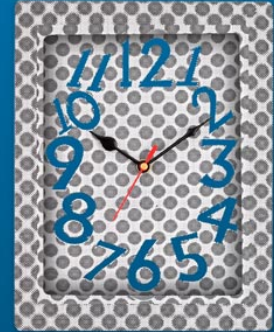

Best Viewed in
Landscape Mode

Category W

Wall Clocks

3D wall clock (5R size) - W 04 (merges with wall colour)

- 3D depth illusion now for your wall!
- Gives the illusion of being 5-6 inches inside the wall, while being super thin

Laser cut clear numbers; takes the color/design on the background and merges with your wall

- Totally unique concept, for the first time in India
- Comes in a special packing for easy transport

Available in 3 attractive colors