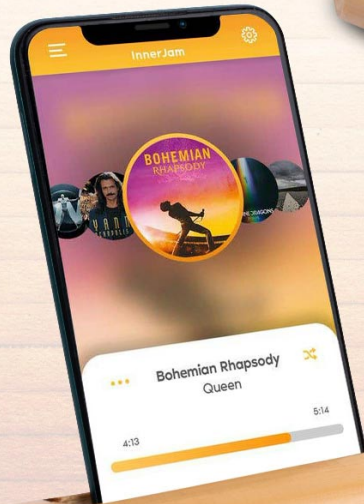

Best Viewed in
Landscape Mode

Speakers, Headphones & Earphones

Bamboo Music Amplifier

for Smartphone in PU Gloss Finish - E 305

- Bamboo music amplifier for your smartphone
- Works through passive sound amplification
- Eco friendly

GREAT
BRANDING AREA

Sound output 5W

Easily accommodates
upto 6.5 inch
screen sizes

Product Code : C 185

RETRO VIBE STATION

DIMMER LED LAMP WITH BLUETOOTH SPEAKER
AND 15W WIRELESS CHARGER

15W Wireless
Charger