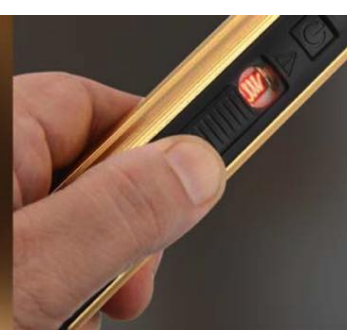

22.5W  **FAST
CHARGING**

ZapX 10 MINI: 10,000 mAh POWER BANK WITH DISPLAY & IN-BUILT CABLES

Product Code : C 193

Qualcomm
Quick Charge
3.0 +PD

- ZapX 10 Mini Power Bank is a Premium fast charging power bank in mini size
- Compact and Powerful
- Digital display of battery and charging status
- In-built cables for hassle-free charging
- Dual USB Outputs – USB 'A' & USB 'C'
- Dual inputs of Micro USB and USB 'C'
- Can charge multiple devices simultaneously

ULTRA-THIN
STYLISH BODY

BIS Certified

22.5W

**FAST
CHARGING**

Metal Power Bank - C 51

With Lighter, Two Level Torch and Blinker

- Metal body power bank for everyday use
- Has a 3,000 mAh battery for emergency power for your mobile
- Has a built in lighter; button free operation
- Ultra bright torch with 3 light modes
- Torch modes: High beam, Low beam and Blinker
- Metal body gives a very premium feel

Branding Area

Concealed Fire Starter

Emergency Power Bank

Bright LED Torch with 2 modes

POWER GLOW Family Power Bank - C 44

with triple USB ports (set of 3) (9,000 mAh total)

- Family power bank allows charging of 3 power banks at once
- Each power bank can be used and charged individually even without the base
- Proprietary connectors: No need to plug the power banks, just place on base to charge
- Micro-USB cable included
- Original Samsung SDI cell used inside
- Beautiful ring glows around the base when plugged in
- Optimum Output power - 5V/1A suitable for all phones
- Safety oriented: Intelligent protection against overcharging, over-discharging, and overload