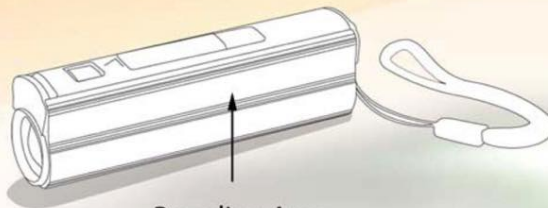

ULTRA-THIN
STYLISH BODY

BIS Certified

22.5W

**FAST
CHARGING**

Metal Power Bank - C 51

With Lighter, Two Level Torch and Blinker

- Metal body power bank for everyday use
- Has a 3,000 mAh battery for emergency power for your mobile
- Has a built in lighter; button free operation
- Ultra bright torch with 3 light modes
- Torch modes: High beam, Low beam and Blinker
- Metal body gives a very premium feel

Branding Area

Concealed Fire Starter

Emergency Power Bank

Bright LED Torch with 2 modes

POWER GLOW Family Power Bank - C 44

with triple USB ports (set of 3) (9,000 mAh total)

- Family power bank allows charging of 3 power banks at once
- Each power bank can be used and charged individually even without the base
- Proprietary connectors: No need to plug the power banks, just place on base to charge
- Micro-USB cable included
- Original Samsung SDI cell used inside
- Beautiful ring glows around the base when plugged in
- Optimum Output power - 5V/1A suitable for all phones
- Safety oriented: Intelligent protection against overcharging, over-discharging, and overload