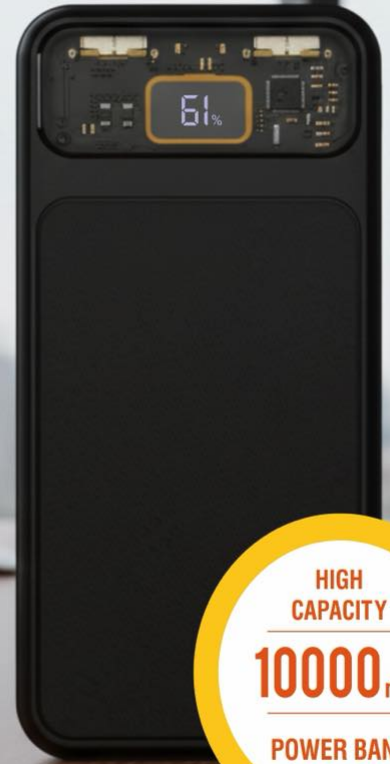

Qualcomm Quick Charge 3.0 + PD

PowerLink 10:

10,000 mAh POWER BANK
WITH CLEAR DISPLAY AREA

Product Code : C 212

OUTPUT
USB-A

TYPE-C

DUAL INPUT
MICRO

TYPE-C

ULTRA-THIN
STYLISH BODY

Qualcomm Quick Charge 3.0 +PD

HIGH CAPACITY
10000 mAh
POWER BANK

22.5W  **FAST CHARGING**

StriX 10

10,000 mAh POWER BANK

WITH STRIPS DESIGN

Product Code : C 190