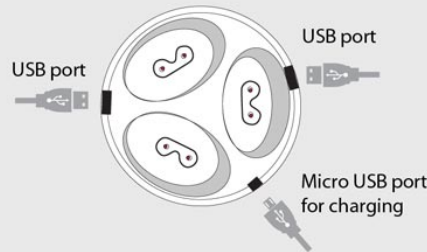

Branding Area

Concealed Fire Starter

Emergency Power Bank

Bright LED Torch with 2 modes

POWER GLOW Family Power Bank - C 44

with triple USB ports (set of 3) (9,000 mAh total)

- Family power bank allows charging of 3 power banks at once
- Each power bank can be used and charged individually even without the base
- Proprietary connectors: No need to plug the power banks, just place on base to charge
- Micro-USB cable included
- Original Samsung SDI cell used inside
- Beautiful ring glows around the base when plugged in
- Optimum Output power - 5V/1A suitable for all phones
- Safety oriented: Intelligent protection against overcharging, over-discharging, and overload

2 USB ports that can be used to charge devices when power banks are not charging