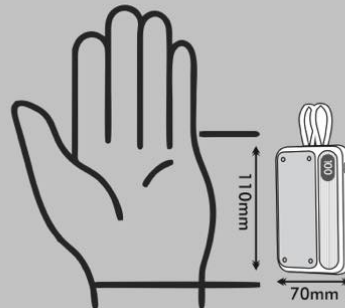

ZapX 10 MINI: 10,000 mAh POWER BANK WITH DISPLAY & IN-BUILT CABLES

Product Code : C 193

Qualcomm
Quick Charge
3.0 +PD

- ZapX 10 Mini Power Bank is a Premium fast charging power bank in mini size
- Compact and Powerful
- Digital display of battery and charging status
- In-built cables for hassle-free charging
- Dual USB Outputs – USB 'A' & USB 'C'
- Dual inputs of Micro USB and USB 'C'
- Can charge multiple devices simultaneously

ULTRA-THIN
STYLISH BODY

BIS Certified

22.5W

**FAST
CHARGING**