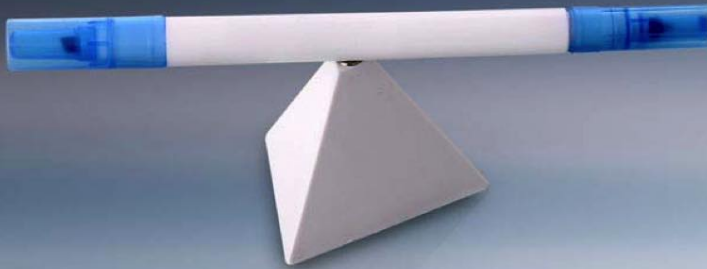

Pyramid Base With Revolving Pen - L 90 (with highlighter)

3 Side Branding Area

Pen revolves on the base at a slight flick

- Unique novelty product that everyone would love to keep on their table
- Heavy duty magnet
- 3 side branding area on pyramid base, plus more on pen