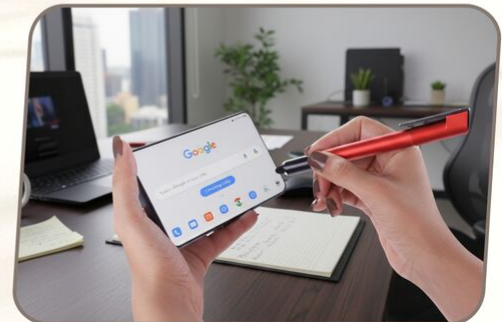

10 SECOND SAND
TIMER PEN

THREE COLOR OPTIONS

LOGO GLOW PEN WITH PHONE STAND

Product Code : L 189

Logo when light is turned OFF

Logo when light is turned ON

Logo cannot be ignored when glows with LED light

Magic light turns on when cap is placed at back!

Mobile stand in the cap to watch videos anywhere

Can be used as a stylus to keep your phone free of smudges

All trademarks are property of their respective owners & are used for demo purpose only

Anti Gravity