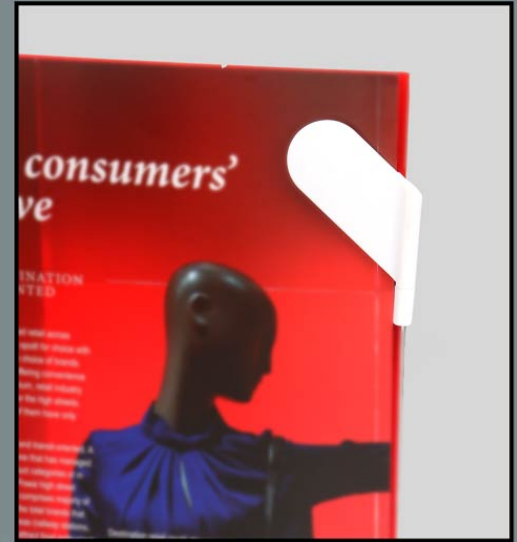

Comes in red, blue and white

Mini Clip Pen

| Hang to bags/ Belts easily - L 138

- 3 in 1 mini clip pen
- Universal Mobile stand for anywhere use

Carabiner function,
hang easily to bags,
loops easily

Mini Pen with Bookmark - L 119

Emergency pen

Clips on to any page, doesn't fall off unless pulled

- Handy bookmark to remember where you left reading
- Mini pen built-in to mark or highlight anything
- Great branding area that is visible every time book is opened