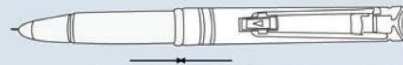

If light is not needed, lift the cap little up

Turn on the light by fixing the cap at back