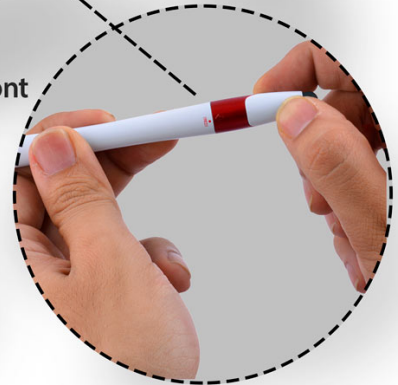

The color in front of the arrow comes out