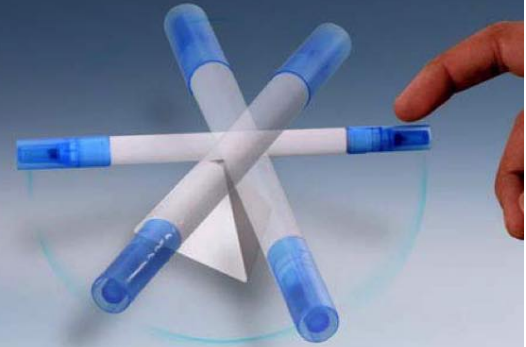

Pyramid Base With Revolving Pen - L 90 (with highlighter)

3 Side Branding Area

Pen revolves on the base at a slight flick

- Unique novelty product that everyone would love to keep on their table
- Heavy duty magnet
- 3 side branding area on pyramid base, plus more on pen