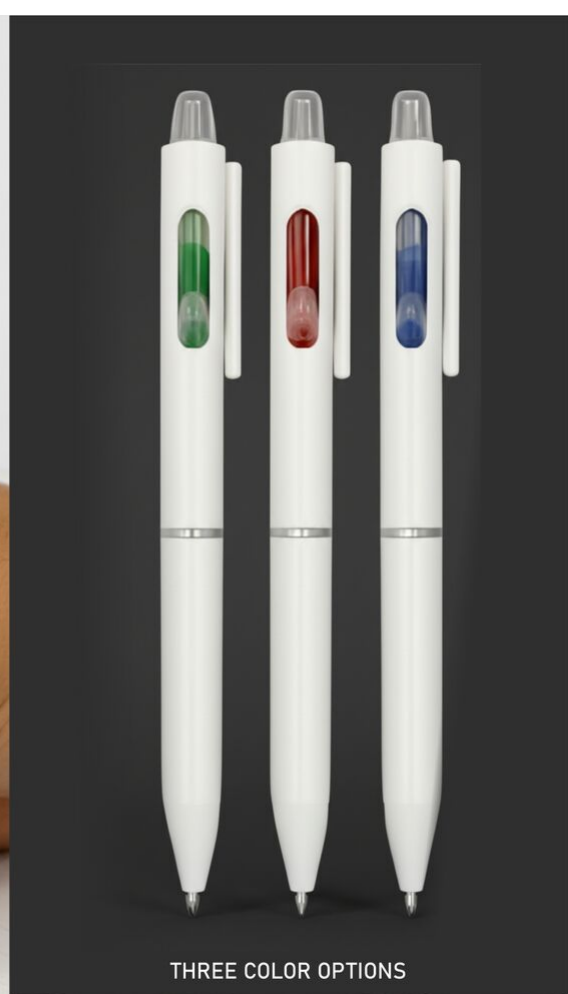

True travel
companion that is
need of the hour

STOP COVID-19

Light weight

3 in 1 Pen with stylus

AND MOBILE STAND

Product Code : L 192

Comes in 4 beautiful colors

Anytime Phone Stand
at the back of the pen

Has a stylus
at the back

Sand timer pen

WITH SOFT GRIP

Product Code : L 188

- Sleek and Professional design
- Smooth refill experience for effortless writing
- Comes in 3 Elegant colors: Red, Blue and Green

10 SECOND SAND
TIMER PEN

THREE COLOR OPTIONS

LOGO GLOW PEN WITH PHONE STAND

Product Code : L 189

Logo when light is turned OFF

Logo when light is turned ON

Logo cannot be ignored when glows with LED light

Magic light turns on when cap is placed at back!

MAGIC PEN

WITH STYLUS

Product Code : L 190

Available 4 color:
White, Black, Blue and Silver

- The Premium Classy Magic Metal Pen
- Glossy finish for a classy look
- Crafted from high-quality metal
- Offers a comfortable writing experience