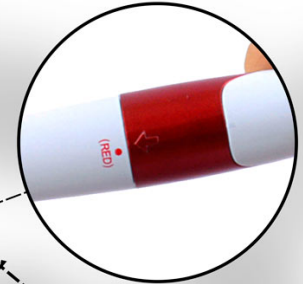

FULL METAL BODY

Golden Button for Laser Light
Silver Button for Torch Light

Pyramid Base With Revolving Pen - L 90 (with highlighter)

3 Side Branding Area

Pen revolves on the base at a slight flick

- Unique novelty product that everyone would love to keep on their table
- Heavy duty magnet
- 3 side branding area on pyramid base, plus more on pen

Highlighter and pen combined in 1

Can be used as a stress buster and decision maker too!

Stylus at the back to save your phone from fingerprints and smudges and for precision in typing

Twist the pen to change refill color