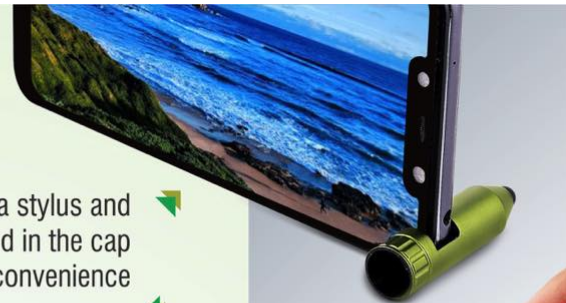

6 in 1 Military Pen

with compass, torch, tools, phone stand and stylus - L 144

Two side screwdriver
inside the body

Has a stylus and
phone stand in the cap
for anywhere convenience

Compass at the back
to find out directions