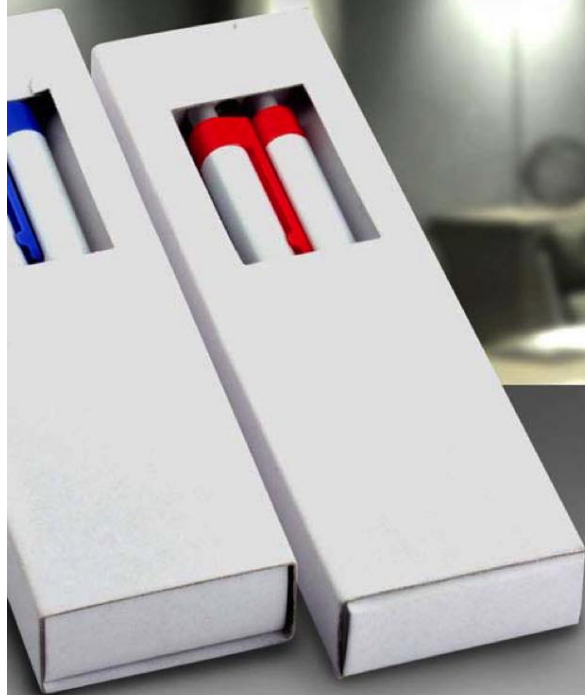

Mr. & Ms. Combi-Pen:
Set of Pen with Mechanical Pencil (0.7 mm) - L92
(with gift box)

Detachable pen and pencil set

- Beautiful combo of pen and pencil
- Detachable pen and pencil set
- Available in beautiful gift pack
- Gift pack has excellent space which can be printed as desired
- Two bright colors are available:
  Red and Blue

Attractive Gift box
(Excellent branding space
space all over the box)