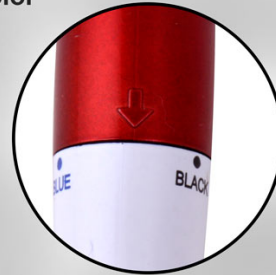

Highlighter and pen combined in 1

Can be used as a stress buster and decision maker too!

Stylus at the back to save your phone from fingerprints and smudges and for precision in typing

Twist the pen to change refill color