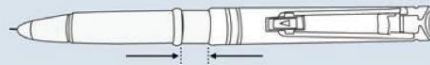

- Beautiful pen in Brass body.
- Has a stylus to save your touch screen phones from finger prints and Smudges
- Intelligent light turns when cap is fixed at the back.
- Flexible clip adjust to everything you throw at it
- Available in 4 Beautiful colors; Red, Blue, Black and Gun Metal