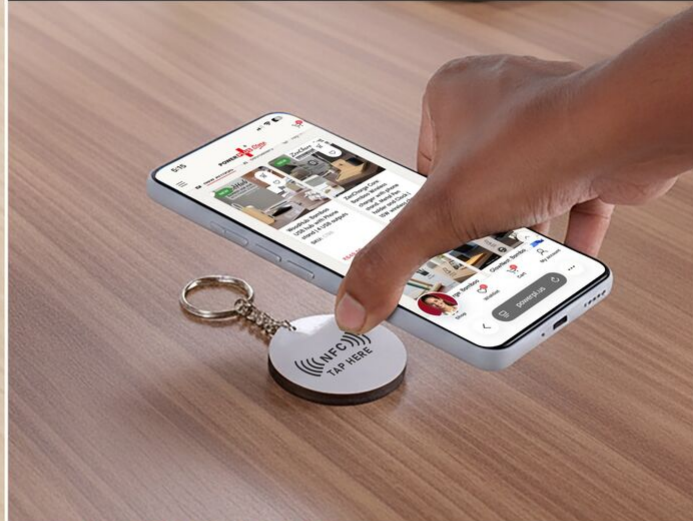

Product Code : J 147

JUST TAP YOUR PHONE TO OPEN THE LINK

CREATIVE WAYS TO USE YOUR NFC

- Share your catalog
- Link to Your Portfolio
- Share Multimedia Content
- Book Appointment
- Link to your website
- Open Youtube Video
- Open Company Profile
- Save your business card
- Show a message
- Open your Instagram & Many More...

All trademarks are property of their respective owners. Shown here for demo purpose only

TapChain

MDF ROUND KEYCHAIN WITH NFC TAG

Product Code : J 148

BOTH SIDE
BRANDING AREA

All trademarks are property of their respective owners. Shown here for demo purpose only

JUST TAP YOUR PHONE TO OPEN THE LINK

CREATIVE WAYS TO USE YOUR NFC

- Share your catalog • Link to Your Portfolio
- Share Multimedia Content • Book Appointment
- Link to your website • Open Youtube Video
- Open Company Profile • Save your business card
- Show a message • Open your Instagram & Many More...