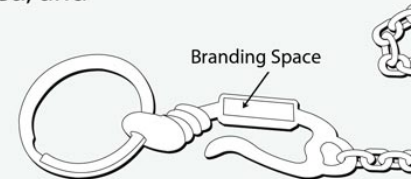

Easy carry keychain with hook - J 58 (with large carabiner)

Chain looks stylish
when hung

Attaches easily with your
clothes/bags

- Never lose your keys again! This keychain ensures your keys stay with you always
- The hook can be taken out when keys are to be used, and re-attached after use
- Unisex design; Suitable for use by everyone
- 1 feet long chain for easy usage of keys
- Separate dark plate for branding area