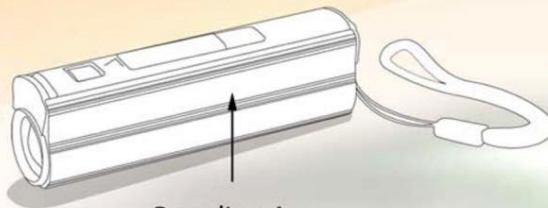

Spacious
Tumbler

Logo lights up
when USB hub
is used

Flexible
Neck

Mobile Stand

Expand single
port into 3

Metal Power Bank - C 51

With Lighter, Two Level Torch and Blinker

- Metal body power bank for everyday use
- Has a 3,000 mAh battery for emergency power for your mobile
- Has a built in lighter; button free operation
- Ultra bright torch with 3 light modes
- Torch modes: High beam, Low beam and Blinker
- Metal body gives a very premium feel