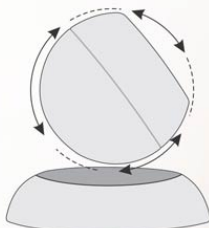

LED LIGHT
Indicator

MOBILE
Stand

Flexible Neck

Magnetic 720 degree Sensor Light with Motion Sensor (with detachable magnetic stand) - E208s

Detachable light can be rotated to face any direction

- Round sensor light with auto on/ off function
- Single Button operation, 3 modes: On, Off, Auto
- Built-in Motion and Light sensor to turn on/ off the light automatically
- Can be hung or easily stuck on iron surfaces like, wardrobe, Almira, cabinets etc.
- Long battery life as light turns off automatically after set time, and works only in the dark
- No electricity needed, works on 3xAAA batteries (not included)