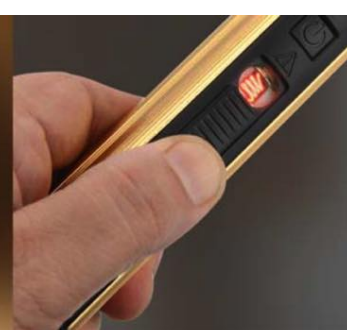

Concealed Fire Starter