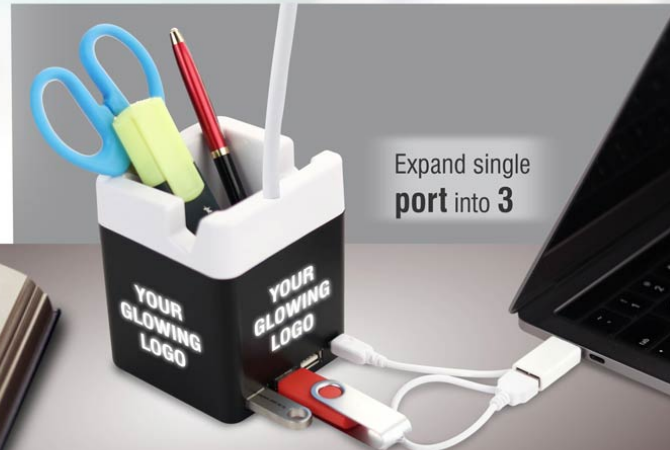

Spacious
Tumbler

Logo lights up
when USB hub
is used

Flexible
Neck

Mobile Stand

Expand single
port into 3

Metal Power Bank - C 51

With Lighter, Two Level Torch and Blinker

- Metal body power bank for everyday use
- Has a 3,000 mAh battery for emergency power for your mobile
- Has a built in lighter; button free operation
- Ultra bright torch with 3 light modes
- Torch modes: High beam, Low beam and Blinker
- Metal body gives a very premium feel