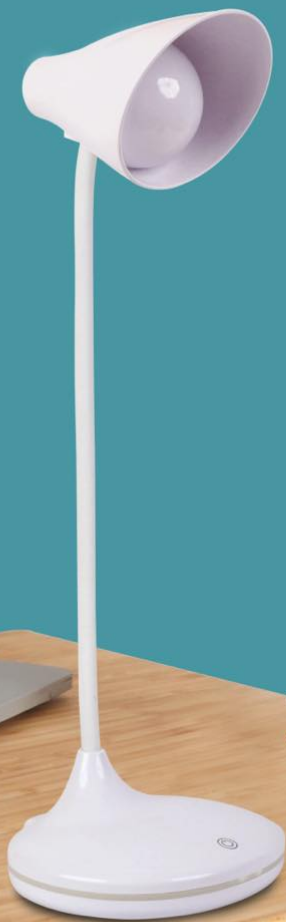

WITH SIDE LAMP | CHARGING CABLE INCLUDED

HANDYBEAM SERIES

- HandyBeam Groove Rechargeable Torch with Side Lamp
- Side lamp for added functionality
- Type C input charging with included charging cable
- Long-lasting lithium battery
- Easy slide switch for effortless operation
- Ideal for a variety of tasks
- Perfect lighting solution for any situation

Product Code
E 369

LITHIUM-ION BATTERY

RECHARGEABLE
BATTERY

CHARGING CABLE
INCLUDED

TYPE C
CHARGING

SIDE LAMP

- Easy switching between light colors with a single touch
- Flexible neck design for adjustable lighting position
- Fine-tune brightness level with a long press
- C-Type cable included
- Type C charging input makes it convenient and future proof
- Sleek and modern lighting solution for home or office

BRIGHTO 2.0

RECHARGEABLE LED LAMP

Product Code : E 353

3 COLOR
LIGHT OPTION

FREE BENDING
LAMP NECK

1200 mAh RECHARGEABLE
BATTERY

TOUCH SENSOR
BUTTON

TYPE C
CHARGING

OVER CHARGING
PROTECTION

- Feather touch button
- Works for 3-5 hours after a full charge
- Fine-tune brightness levels with a long press
- 3 color light option with adjustable brightness
- Type C charging input makes it convenient and future proof
- C-Type cable included
- Sleek and modern design
- Ideal for home or office use