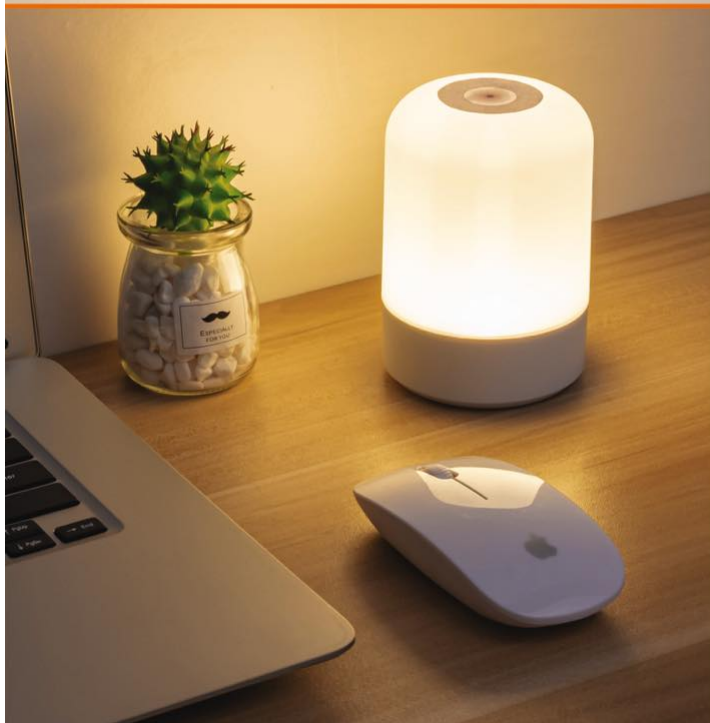

Gleam Soft Touch

RECHARGEABLE NIGHT LAMP

Product Code : E 405