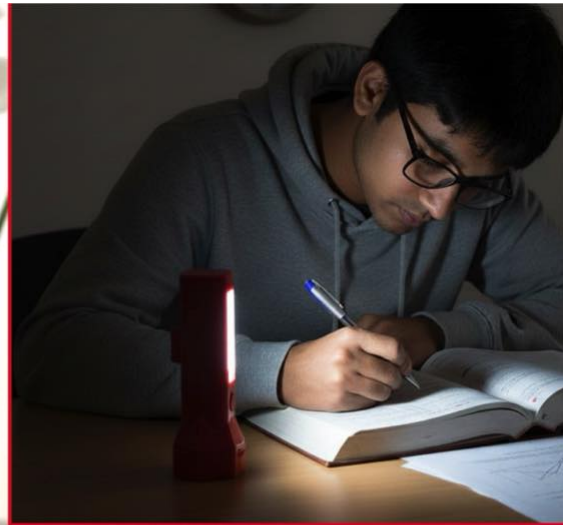

Magnetic torch
can be stuck
on any
metal surface