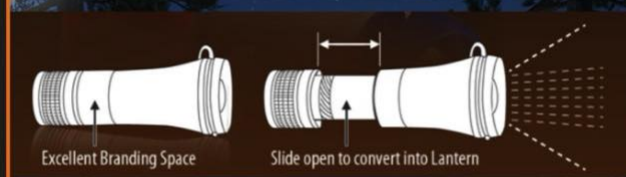

Available in 3 colors:
Red, Blue and Yellow

Magnetic torch
can be stuck
on any
metal surface

Mini Lantern with Focus Torch

Product Code : E 135

- Ultra compact Torch with Lantern
- Focus torch with zoom in / out function
- Easily convertible to lantern mode
- 3 light modes: Dim light, Bright light and Blinker
- Perfect for camping and working in the dark
- Works on 3 x AAA batteries (not included)