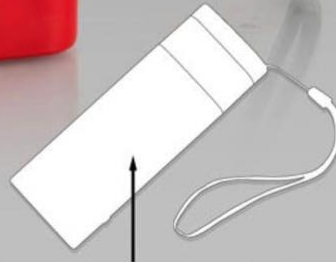

Excellent Branding Space