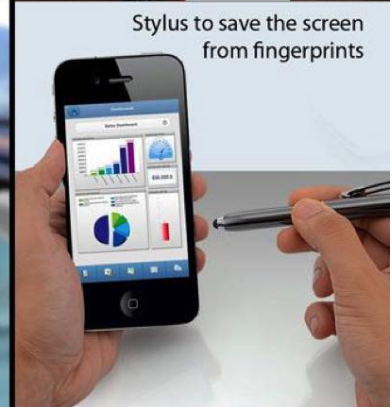

Write in the dark Executive 'Auto' pen with stylus - L 97 (Intelligent light function)

- Beautiful pen in Brass body.
- Has a stylus to save your touch screen phones from finger prints and Smudges
- Intelligent light turns when cap is fixed at the back.
- Flexible clip adjust to everything you throw at it
- Available in 4 Beautiful colors; Red, Blue, Black and Gun Metal

If light is not needed, lift the cap little up

Turn on the light by fixing the cap at back

Enables you to write in the dark and also acts as a torch