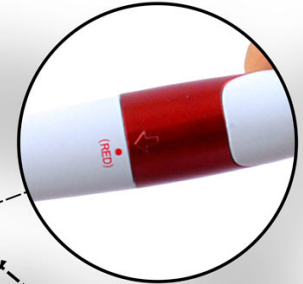

String pen with a touch screen stylus.

Great for offices, conferences,
exhibitions & expos

String pen with stylus - L 64

4 in 1 Laser Pointer Pen (Exclusive) - L 65

TORCH | RED LASER LIGHT | STYLUS | PEN

- Heavy duty 4 in 1 pen
- Powerful LED light
- Laser pointer inbuilt for use in presentations and pointing out far away things
- Touch screen stylus to protect your devices from unwanted smudge marks and easily navigate on the tiny screen
- Full metal body
- The perfect executive gift

FULL METAL BODY

Golden Button for Laser Light
Silver Button for Torch Light

Pyramid Base With Revolving Pen - L 90 (with highlighter)

3 Side Branding Area

Pen revolves on the base at a slight flick

- Unique novelty product that everyone would love to keep on their table
- Heavy duty magnet
- 3 side branding area on pyramid base, plus more on pen

Highlighter and pen combined in 1

Can be used as a stress buster and decision maker too!

Stylus at the back to save your phone from fingerprints and smudges and for precision in typing

Twist the pen to change refill color