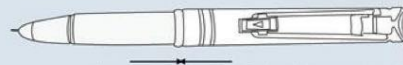

If light is not needed, lift the cap little up

Turn on the light by fixing the cap at back