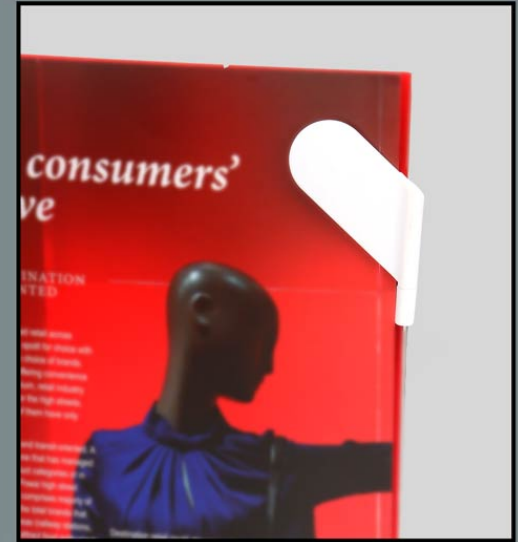

(2 in 1) - L 106

A VERSATILE PRODUCT

SMALL IN SIZE

- When you need to write, just press the back and a pen pops out.
- Clip can be used to organise the papers on your desk, and keep wires into place
- Pen closes automatically when you open the clip to use again

Excellent branding area
on the body and clip

Mini Pen with Bookmark - L 119

Emergency pen

Clips on to any page, doesn't fall off unless pulled

- Handy bookmark to remember where you left reading
- Mini pen built-in to mark or highlight anything
- Great branding area that is visible every time book is opened