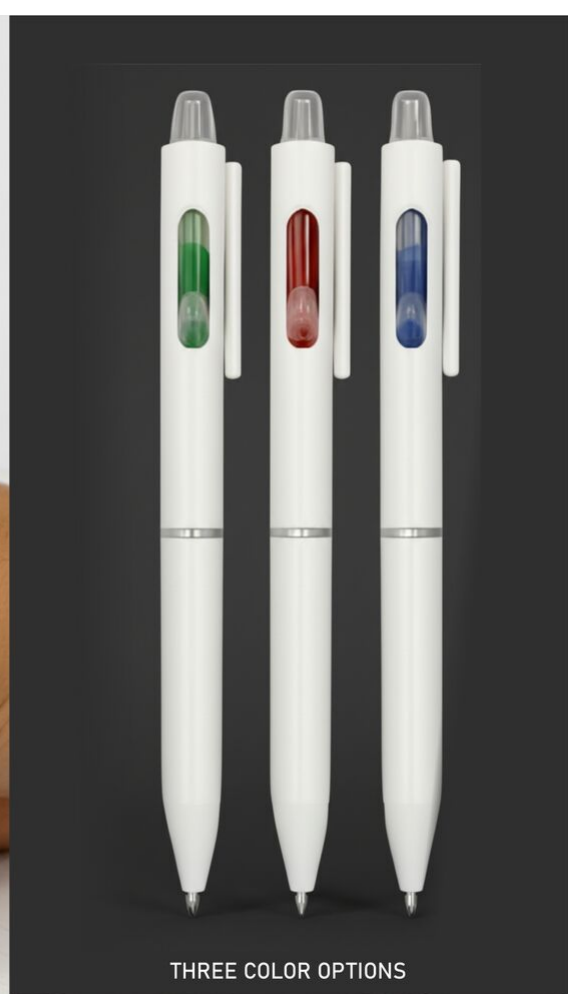

Monarch

BRASS METAL PEN

WITH TWIST OPEN REFILL

Product code: L 193

Zesto

SLEEK MATTE FINISH PEN IN BOLD COLORS

Product Code : L 194

- Matt finish for a classy look
- Crafted from high-quality metal
- Offers a comfortable writing experience
- Laser engraving comes out in a beautiful silver finish
- Comes in 5 Beautiful colors: Black, White, Red, Coffee and Blue

Talisman

METAL PEN WITH TURKISH EVIL EYE

Product Code : L 195

Evil Eye Amulet is believed to protect against evil eye and is a symbol of Protection

- Sleek and Professional design
- Matte finish for a classy look
- Smooth refill experience for effortless writing
- Laser engraving comes out in a beautiful silver finish

METAL PEN

WITH TWIST OPEN ACTION

Product Code : L 187

- Ultra smooth refill
- Matte finish for a classy look
- Laser engraving comes out in a beautiful silver finish

Sand timer pen

WITH SOFT GRIP

Product Code : L 188

- Sleek and Professional design
- Smooth refill experience for effortless writing
- Comes in 3 Elegant colors: Red, Blue and Green

10 SECOND
TIMER PEN

THREE COLOR OPTIONS

LOGO GLOW PEN WITH PHONE STAND

Product Code : L 189