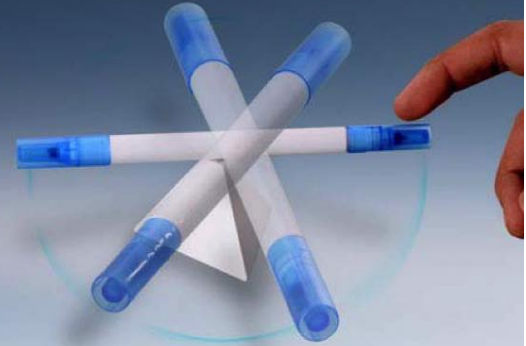

Pyramid Base With Revolving Pen - L 90 (with highlighter)

3 Side Branding Area

Pen revolves on the base at a slight flick

- Unique novelty product that everyone would love to keep on their table
- Heavy duty magnet
- 3 side branding area on pyramid base, plus more on pen