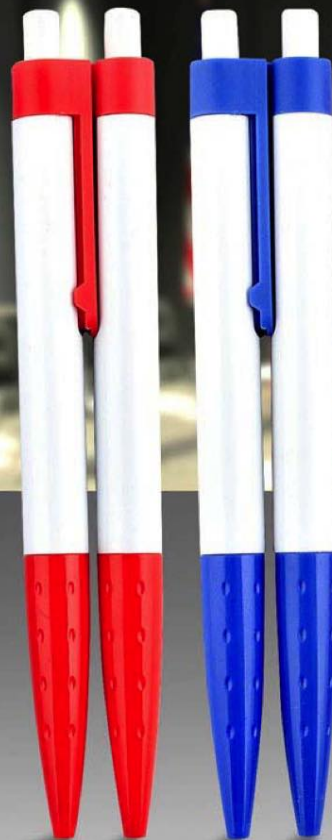

- Fresh design flat pen
- Easily printable large area on both sides
- Flat clip for extra area

Available in 4 colors

Single pc gel highlighter - L 104
(Available in Pink / Fluorescent)

HANDY PAPER CLIP PEN

(2 in 1) - L 106

A VERSATILE PRODUCT

SMALL IN SIZE

- When you need to write, just press the back and a pen pops out.
- Clip can be used to organise the papers on your desk, and keep wires into place
- Pen closes automatically when you open the clip to use again

Excellent branding area
on the body and clip

Mini Pen with Bookmark - L 119

Emergency pen

Clips on to any page, doesn't fall off unless pulled

- Handy bookmark to remember where you left reading
- Mini pen built-in to mark or highlight anything
- Great branding area that is visible every time book is opened

Mr. & Ms. Combi-Pen:
Set of Pen with Mechanical Pencil (0.7 mm) - L92
(with gift box)

Detachable pen and pencil set

- Beautiful combo of pen and pencil
- Detachable pen and pencil set
- Available in beautiful gift pack
- Gift pack has excellent space which can be printed as desired
- Two bright colors are available:
Red and Blue