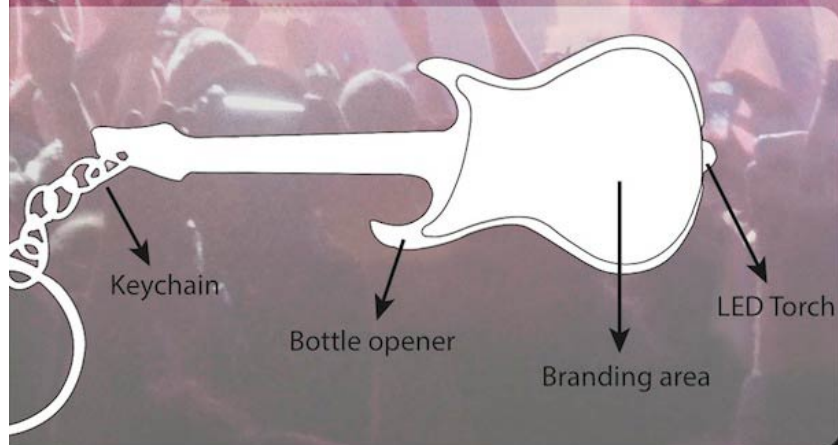

Guitar keychain with torch & bottle opener - J 29

Keychain in guitar shape, excellent for concerts, music companies, and radio stations

Powerful LED torch

Metal bottle opener merged into the guitar design