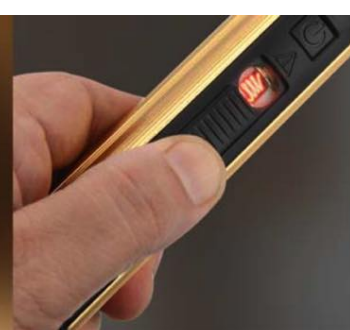

Concealed Fire Starter