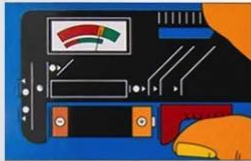

AA & AAA Batteries