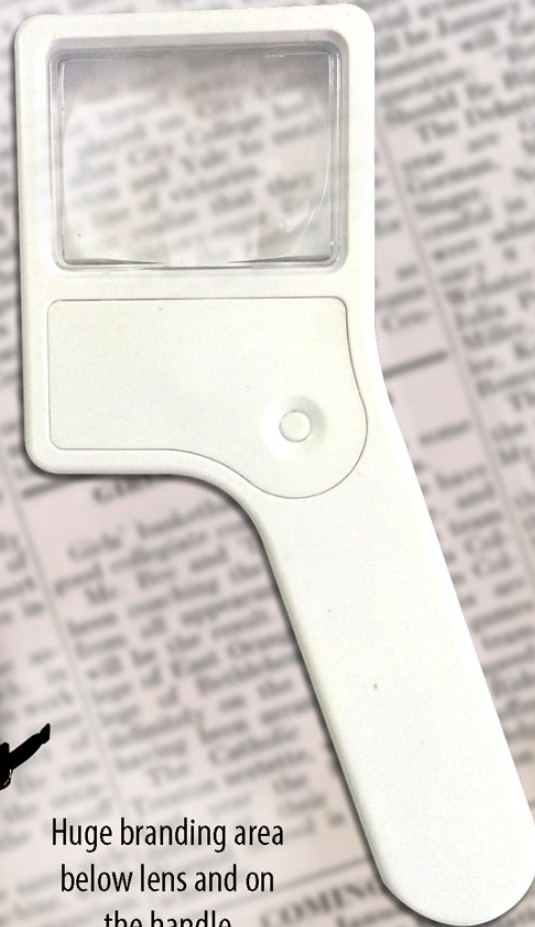

# Mr. N<sup>O</sup>TTY- E 128

(Flexible mobile holder)

Mr. Notty is your handy little holder. He is there to make your life easier and has only one purpose  
-To hold your things perfectly!

- He can be hung almost everywhere: can be attached in the gym, on your stroller, bicycles, shopping cart, on your belt and many more places
- Hang it to charge your phone
- Hang it in your car while you drive
- Hang it anywhere to listen to your music
- Hang it on your computer screen, for multiple uses
- Hang it on your jeans
- Holds memos, pictures, letter size paper. Use as a book mount and book mark

# MULTI MOBILE BAND

(MULTI-PURPOSE REMOVABLE POCKET)

Available in 5 colors

Can be used for cash,  
cards, slips, etc

Protects your screen from  
all sides

No gum, no sticking; Can be removed anytime

Product Code : E 133

# Mini magnifier with LED illuminator- E 148

Built in LED illuminator  
for reading in low light  
conditions

Huge branding area  
below lens and on  
the handle