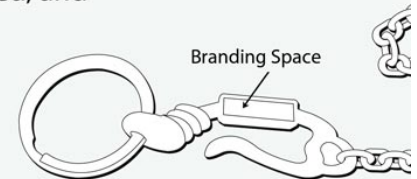

# Easy carry keychain with hook - J 58 (with large carabiner)

Chain looks stylish  
when hung

Attaches easily with your  
clothes/bags

- Never lose your keys again! This keychain ensures your keys stay with you always
- The hook can be taken out when keys are to be used, and re-attached after use
- Unisex design; Suitable for use by everyone
- 1 feet long chain for easy usage of keys
- Separate dark plate for branding area