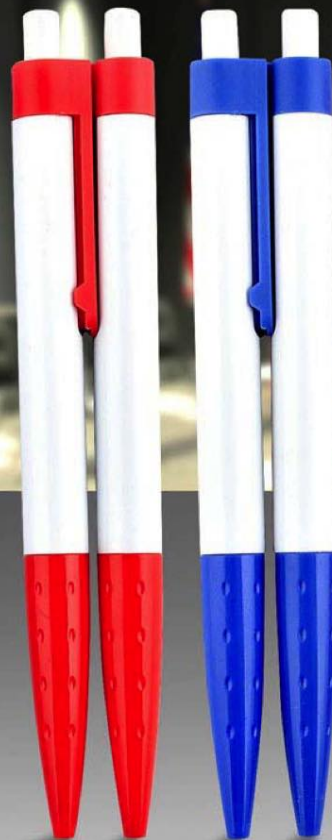

Mr. & Ms. Combi-Pen:
Set of Pen with Mechanical Pencil (0.7 mm) - L92
(with gift box)

Detachable pen and pencil set

- Beautiful combo of pen and pencil
- Detachable pen and pencil set
- Available in beautiful gift pack
- Gift pack has excellent space which can be printed as desired
- Two bright colors are available:
  Red and Blue

Attractive Gift box
(Excellent branding space
space all over the box)