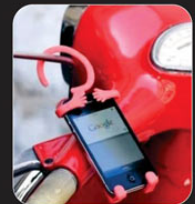

# Mr. N<sup>O</sup>TTY- E 128

(Flexible mobile holder)

Mr. Notty is your handy little holder. He is there to make your life easier and has only one purpose  
-To hold your things perfectly!

- He can be hung almost everywhere: can be attached in the gym, on your stroller, bicycles, shopping cart, on your belt and many more places
- Hang it to charge your phone
- Hang it in your car while you drive
- Hang it anywhere to listen to your music
- Hang it on your computer screen, for multiple uses
- Hang it on your jeans
- Holds memos, pictures, letter size paper. Use as a book mount and book mark