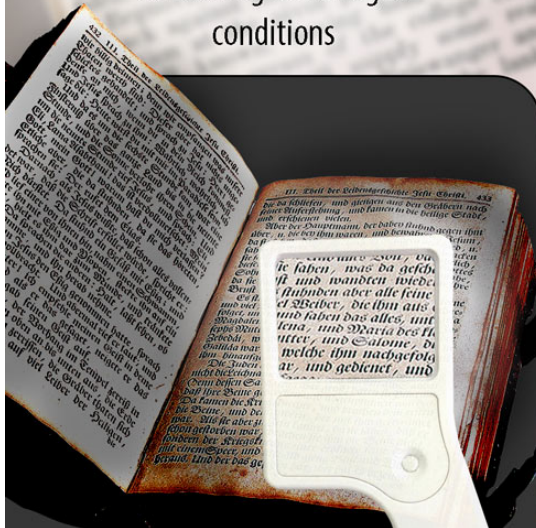

# Mr. N<sup>O</sup>TTY- E 128

(Flexible mobile holder)

Mr. Notty is your handy little holder. He is there to make your life easier and has only one purpose  
-To hold your things perfectly!

- He can be hung almost everywhere: can be attached in the gym, on your stroller, bicycles, shopping cart, on your belt and many more places
- Hang it to charge your phone
- Hang it in your car while you drive
- Hang it anywhere to listen to your music
- Hang it on your computer screen, for multiple uses
- Hang it on your jeans
- Holds memos, pictures, letter size paper. Use as a book mount and book mark

# MULTI MOBILE BAND

(MULTI-PURPOSE REMOVABLE POCKET)

Available in 5 colors

Can be used for cash,  
cards, slips, etc

Protects your screen from  
all sides

No gum, no sticking; Can be removed anytime

Product Code : E 133

# Mini magnifier with LED illuminator- E 148

Built in LED illuminator  
for reading in low light  
conditions

Huge branding area  
below lens and on  
the handle