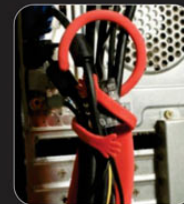

# Mr. N<sup>O</sup>TTY- E 128

(Flexible mobile holder)

Mr. Notty is your handy little holder. He is there to make your life easier and has only one purpose  
-To hold your things perfectly!

- He can be hung almost everywhere: can be attached in the gym, on your stroller, bicycles, shopping cart, on your belt and many more places
- Hang it to charge your phone
- Hang it in your car while you drive
- Hang it anywhere to listen to your music
- Hang it on your computer screen, for multiple uses
- Hang it on your jeans
- Holds memos, pictures, letter size paper. Use as a book mount and book mark