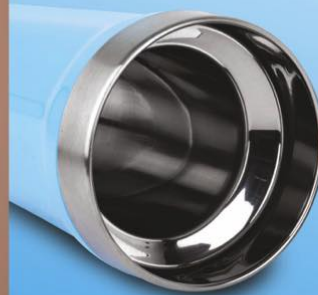

**BPA  
FREE**

**304  
STEEL**

Double wall protects your hands from burning by hot liquids inside

Double wall mug made of 304 grade food-safe stainless steel inside

Comes with a cap to store your drink for later