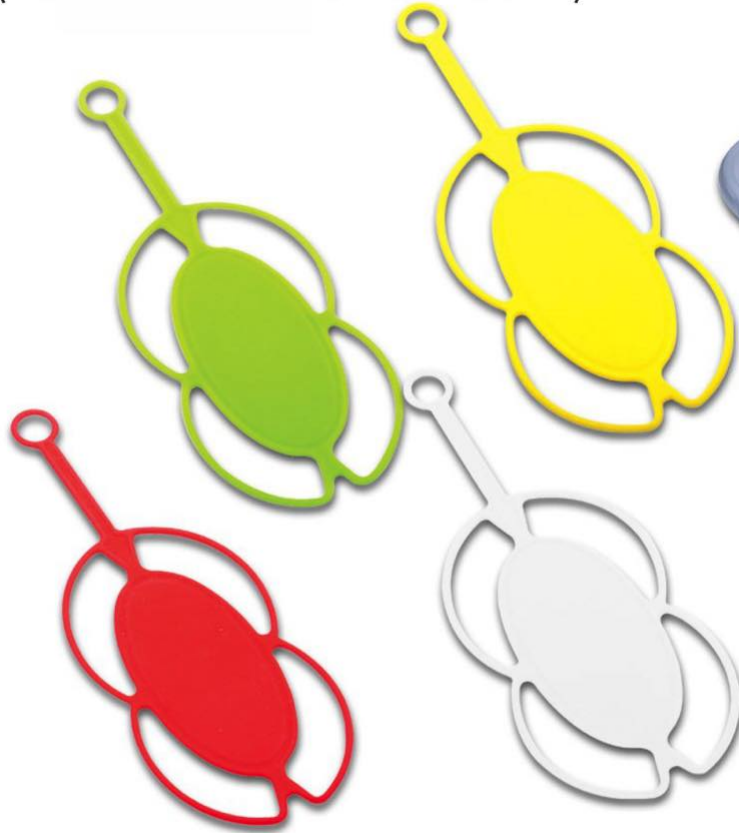

# Mr. N<sup>O</sup>TTY- E 128

(Flexible mobile holder)

Mr. Notty is your handy little holder. He is there to make your life easier and has only one purpose  
-To hold your things perfectly!

- He can be hung almost everywhere: can be attached in the gym, on your stroller, bicycles, shopping cart, on your belt and many more places
- Hang it to charge your phone
- Hang it in your car while you drive
- Hang it anywhere to listen to your music
- Hang it on your computer screen, for multiple uses
- Hang it on your jeans
- Holds memos, pictures, letter size paper. Use as a book mount and book mark

# MULTI MOBILE BAND

(MULTI-PURPOSE REMOVABLE POCKET)

Available in 5 colors

Can be used for cash,  
cards, slips, etc

Protects your screen from  
all sides

No gum, no sticking; Can be removed anytime

Product Code : E 133

# Mini magnifier with LED illuminator- E 148

Built in LED illuminator  
for reading in low light  
conditions

Huge branding area  
below lens and on  
the handle