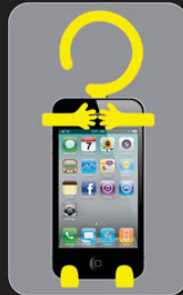

Shoe horn helps to put on shoes easily

Can be used to polish shoes

Cap to cover the shoe shiner

# Mr. N<sup>O</sup>TTY- E 128

(Flexible mobile holder)

Mr. Notty is your handy little holder. He is there to make your life easier and has only one purpose  
-To hold your things perfectly!

- He can be hung almost everywhere: can be attached in the gym, on your stroller, bicycles, shopping cart, on your belt and many more places
- Hang it to charge your phone
- Hang it in your car while you drive
- Hang it anywhere to listen to your music
- Hang it on your computer screen, for multiple uses
- Hang it on your jeans
- Holds memos, pictures, letter size paper. Use as a book mount and book mark