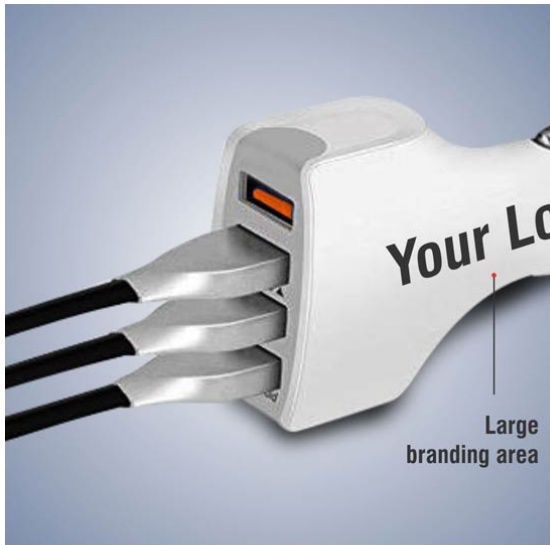

Fast Car Charger with 4 USB Ports

18W QC3.0+2.4A 12W - C 154

- Fast Car Charger with four USB ports
- Supports QC 3.0 and PD 2.0 Fast Charging standards
- Combined super high output of 30W (18W + 12W)
- Advanced circuit protection against short circuit, overcharge and more to keep your phone protected
- Smart Chip inside, to decide current and voltage according to the device connected
- 1 QC 3.0 supported USB port (orange) with 18W super fast output

Over charge Protection

Short-Circuit Protection

Over-voltage Protection

Over-Temperature Protection

Your Logo

Large branding area

CE RoHS

Input: 12-24V
Output:
USB 1,2,3: 5V/2.4A
USB 4: 5V/3A, 9V/2A, 12V/1.5A

3 USB ports (green)
with 12W fast output

Your Logo