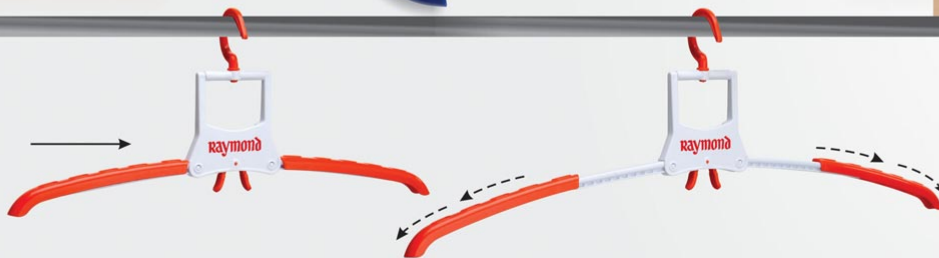

Folding Plastic Hanger

E 204

Folds easily for saving space during travel and storage

Wide shoulder design keeps your clothes in original shape

Adjustable design for kids & adults for large size coats as well

2 colour : Blue ● Red ●

- Avoids stretching of your clothes when taking them off
- Just press the buttons together to release the clothes without stretching them
- Slim shape for easy insertion into T-shirts and turtlenecks
- Sturdy and durable enough to hang heavy coats and wet clothes