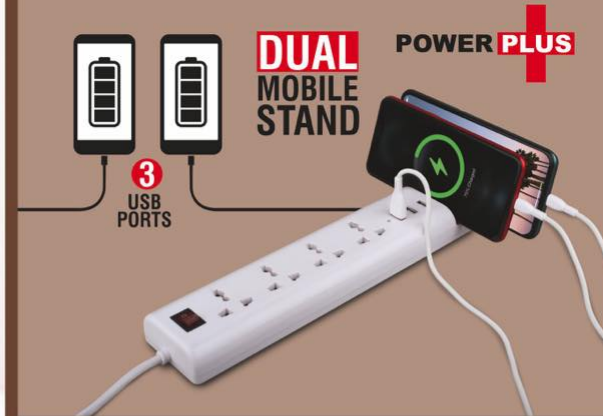

COMPATIBLE WITH
ALL YOUR DAILY USE
ELECTRONIC DEVICES