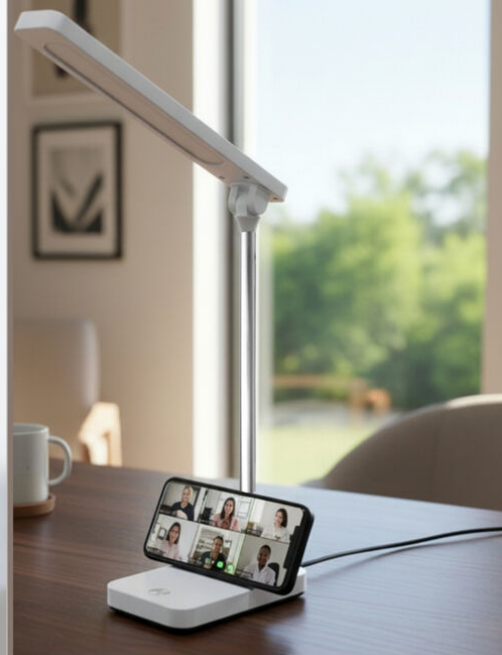

Metalix

RECHARGEABLE SLEEK METAL NECK LED LAMP & PHONE STAND

3 COLOR
LIGHT OPTION

TOUCH SENSOR
BUTTON

TYPE C
CHARGING

ADJUSTABLE
BRIGHTNESS

LAMP
180 DEGREE FOLD

2400 mAh
LONG LASTING
BATTERY

SLEEK METAL
NECK

- Sleek Metal Neck Lamp with a modern, sleek design with Phone Stand
- Flexible neck for easy adjustment as desired
- Smooth dimmer function for easy brightness adjustment
- Takes little space when folded
- Ideal for home and office use