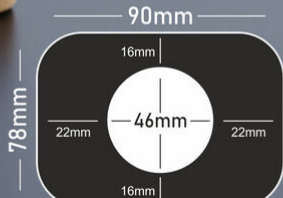

ZenCharge Glow

BAMBOO WIRELESS CHARGER

WITH PHONE STAND & PEN STAND

Product Code : C 207

15W WIRELESS CHARGER

PEN HOLDER

MOBILE STAND

GLOWING AREA (Dia: 46mm)