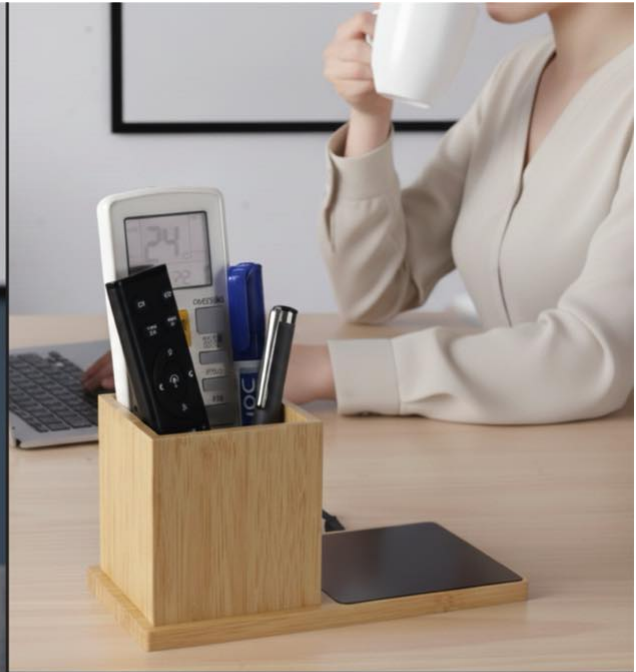

POWERFUL
12 WATT HEATING

PEN
HOLDER

BamBrew

BAMBOO LARGE PEN STAND WITH CUP WARMER

Product Code : C 200