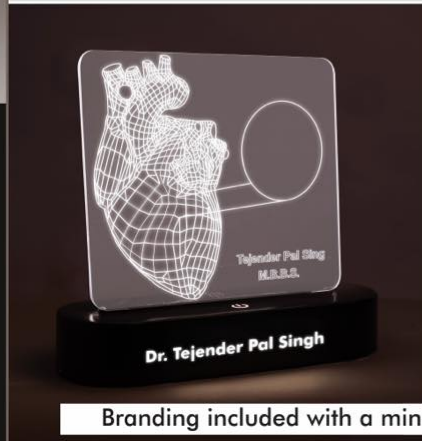

Acrylic
GLOW LAMP
RECHARGEABLE WITH 1200 mAh BATTERY