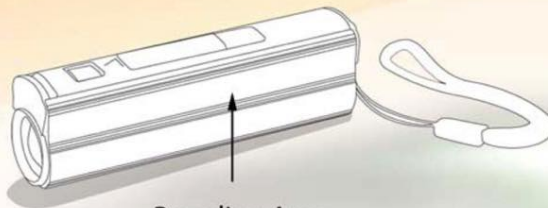

OVER CURRENT
PROTECTION

OVER VOLTAGE
PROTECTION

OVER TEMPERATURE
PROTECTION

SHORT CIRCUIT
PROTECTION

Metal Power Bank - C 51

With Lighter, Two Level Torch and Blinker

- Metal body power bank for everyday use
- Has a 3,000 mAh battery for emergency power for your mobile
- Has a built in lighter; button free operation
- Ultra bright torch with 3 light modes
- Torch modes: High beam, Low beam and Blinker
- Metal body gives a very premium feel