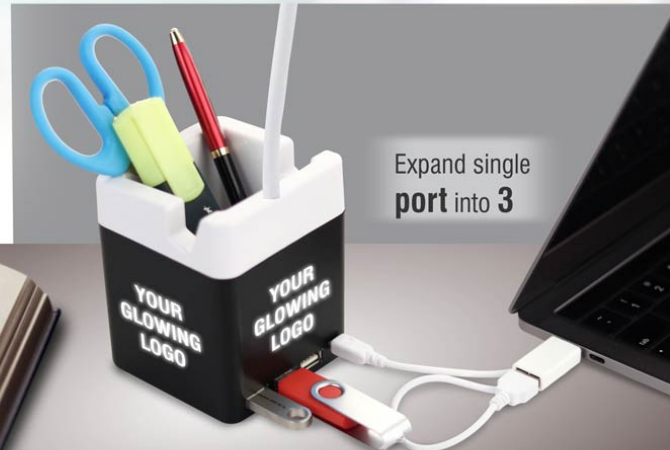

Expand single
port into 3