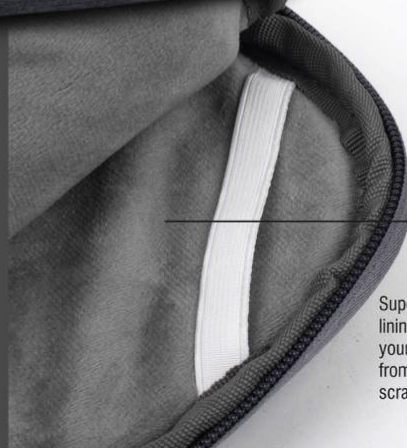

LAPTOP SLEEVE WITH SOFT INNER LINING

6 OUTSIDE SPACIOUS POCKETS

SOFT TOUCH FABRIC FOR GADGET PROTECTION