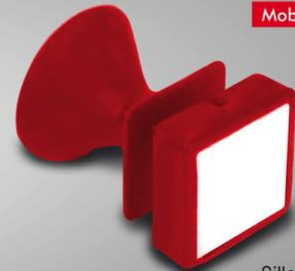

Mobile Stand

Silicon Vacuum
Mobile Stand with
Earphone Holder