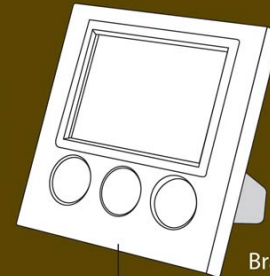

Branding Space