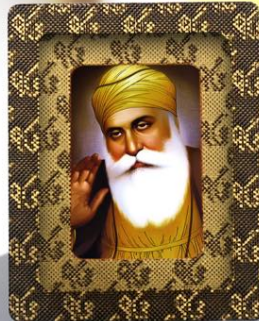

Easy to change pictures

Works on 3 AA (pencil size) batteries

This photo frame will always catch your attention by spinning around

*Display 2 pictures
back to back*

FROZEN MEMORIES

3D ILLUSION PHOTOFRAME - D 25

POWER **PLUS**™

Colors Available : PINK

BLUE

SIZE - Photo Size: 5" x 7" | Frame Size: 7.5" x 9.5"

AVAILABLE IN DIFFERENT SIZES • WONDERFUL 3D DEPTH ILLUSION • USE IT AS LANDSCAPE OR PORTRAIT

1st
time in INDIA

Exclusive Car Frame - D 26

(with 3D depth illusion)

- Comes in various exclusive styles & colors
- Great to be used as a car temple/ photo frame
- Easily changeable picture

D : Silver Stars

B : Golden Ek-Omkar