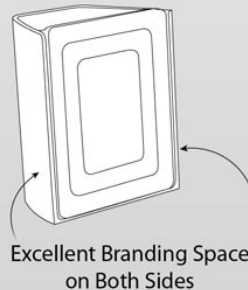

FROZEN MEMORIES

3D ILLUSION PHOTOFRAME - D 27

Colors Available : PINK

BLUE

SIZE - Photo Size: 8.5 x 5.8cm | Frame Size: 14.5 x 12cm

AVAILABLE IN DIFFERENT SIZES • WONDERFUL 3D DEPTH ILLUSION • USE IT AS LANDSCAPE OR PORTRAIT

Photo Size - 54 x 54 mm

Exclusive 3D Photo Frame With Tumbler - D 29

(with changeable picture)

Comes in 5 design and colour combinations to choose from

- Unique 3D photo frame now comes with a tumbler!
- Gives a deep, floating effect to the pictures
- Gives a 3D effect to any picture; Picture can be changed easily

Excellent Branding Space
on Both Sides

Tumbler for storing stationery or for use
as a mobile stand

Out of the Box High Gloss Photo Frame in MDF (Size 4 x 6 inch.)

**Horizontal
Photo Frame**
Product Code : D 39

**Vertical
Photo Frame**
Product Code : D 40

Frame Size : 8 x 6 inch
Photo Size : 6 x 4 inch

**Customized
Photo
Frame**

Out of the Box High Gloss Photo Frame in MDF (Size 4 x 6 inch.)

**Horizontal
Photo Frame**
Product Code : D 39