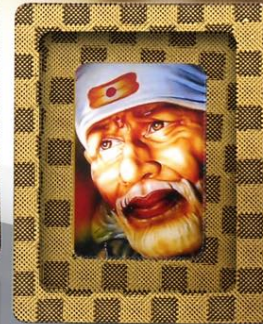

POWER **PLUS**™

Colors Available : PINK

BLUE

SIZE - Photo Size: 5" x 7" | Frame Size: 7.5" x 9.5"

AVAILABLE IN DIFFERENT SIZES • WONDERFUL 3D DEPTH ILLUSION • USE IT AS LANDSCAPE OR PORTRAIT

1st
time in INDIA

Exclusive Car Frame - D 26

(with 3D depth illusion)

- Comes in various exclusive styles & colors
- Great to be used as a car temple/ photo frame
- Easily changeable picture

D : Silver Stars

B : Golden Ek-Omkar

A : Golden OM

C : Golden Box

E : Red Ring

Dimensions

Frame Size :
80 mm x 100 mm

Photo Size :
50 mm x 72 mm

Stand with Self Adhesive Tape

Can be used
as a car temple

FROZEN MEMORIES

3D ILLUSION PHOTOFRAME - D 27

Colors Available : PINK

BLUE

SIZE - Photo Size: 8.5 x 5.8cm | Frame Size: 14.5 x 12cm

AVAILABLE IN DIFFERENT SIZES • WONDERFUL 3D DEPTH ILLUSION • USE IT AS LANDSCAPE OR PORTRAIT